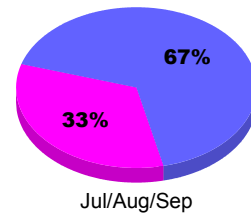

Gender Comparison 2011-2012